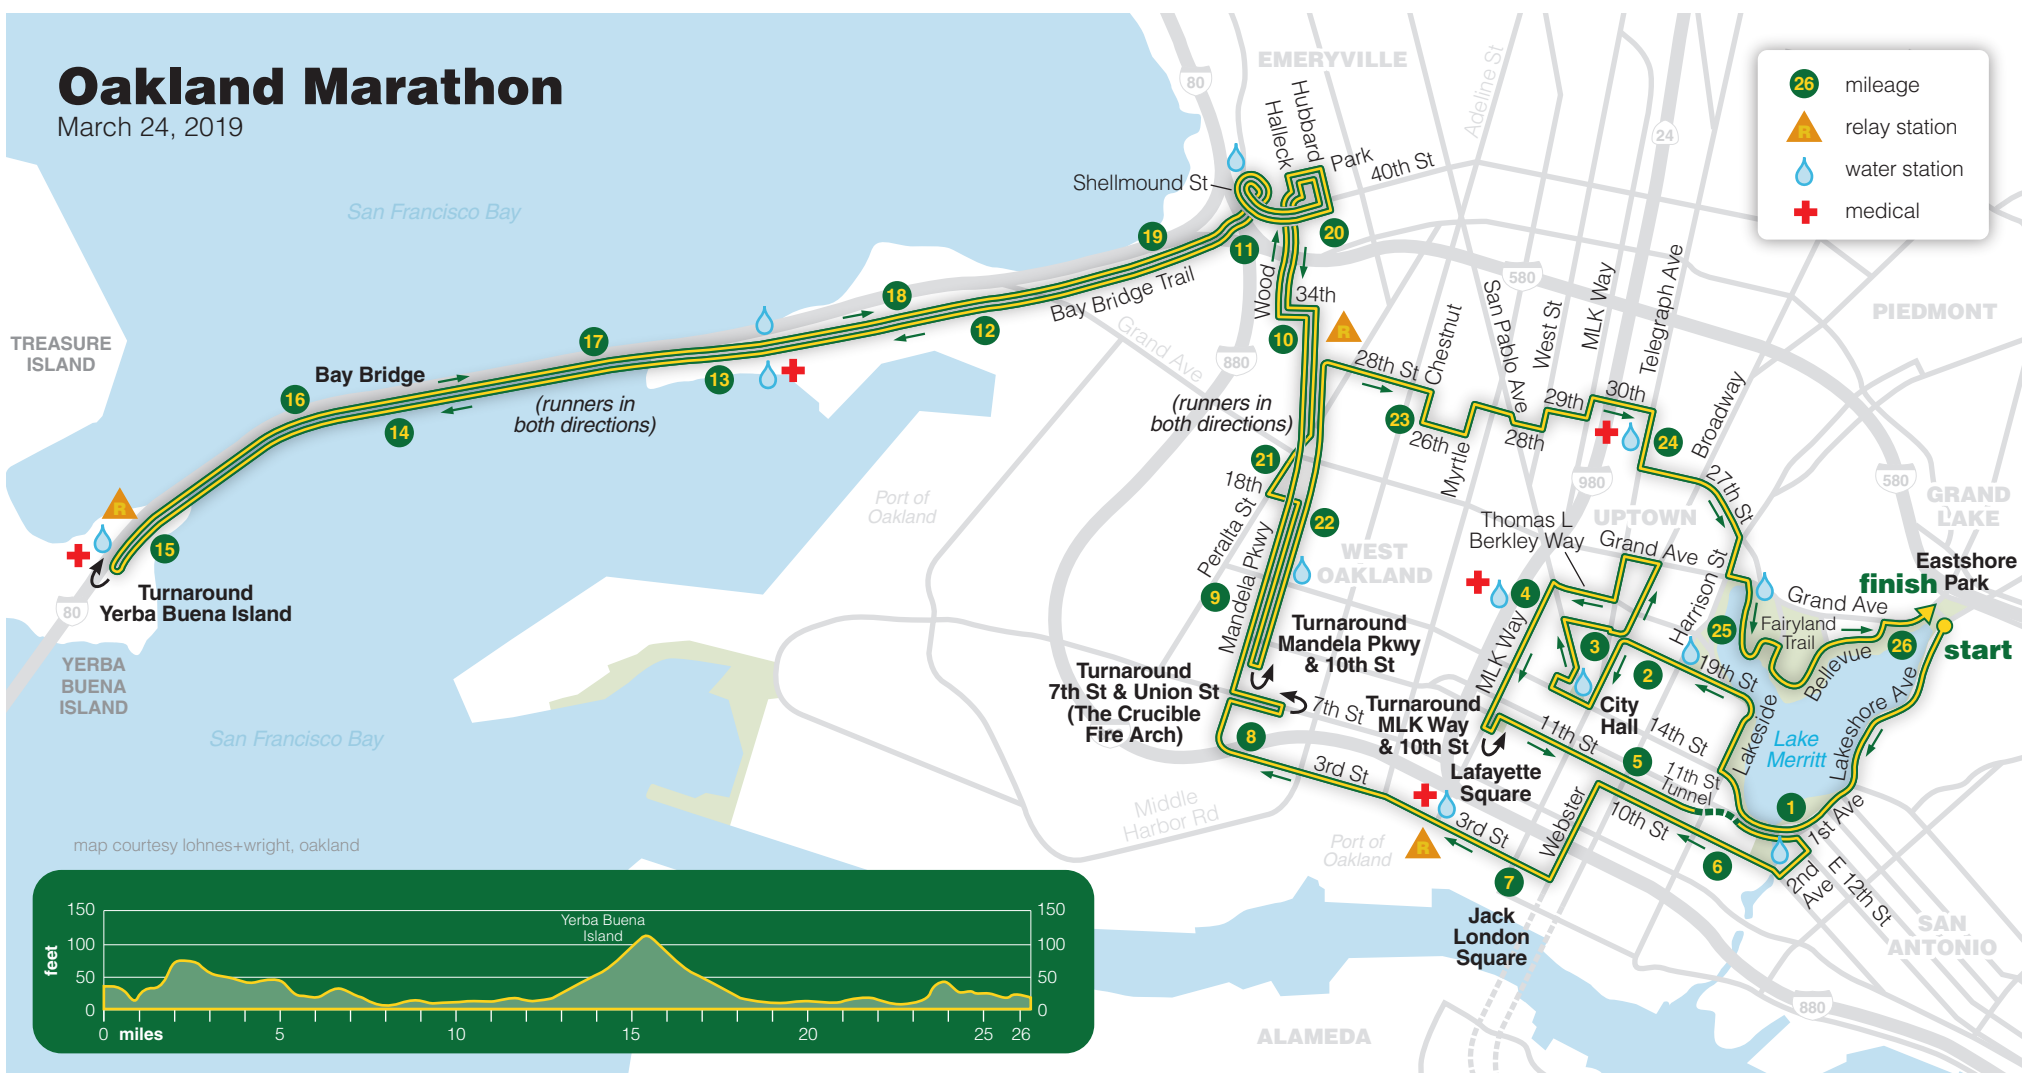

# Oakland Marathon

March 24, 2019

map courtesy lohnes+wright, oakland

- START** Lakeshore Ave at Eastshore Park
- Continue on Lakeshore Ave which becomes 1st Ave and then Lake Merritt Blvd
  - RIGHT on Lakeside Dr
  - STRAIGHT onto 19th St
  - LEFT onto Broadway
  - RIGHT on 14th St
  - RIGHT on Clay St
  - RIGHT on 15th St/Frank H Ogawa Plaza
  - Continue on San Pablo Ave
  - RIGHT onto 19th
  - RIGHT onto Telegraph
  - LEFT on 19th St
  - LEFT on Broadway
  - LEFT on Grand Ave
  - LEFT on Telegraph Ave
  - RIGHT on Thomas Berkeley Way
  - LEFT on MLK Way
  - Turnaround on MLK Way & 10th St
  - RIGHT on 11th St (Oak Street Tunnel)
  - RIGHT on Lake Merritt Blvd
  - RIGHT on E 12th St
  - RIGHT on E 2nd Ave
  - RIGHT on E 10th St
  - LEFT on Webster St
  - RIGHT on 3rd St
  - Follow 3rd St to Mandela Parkway
  - Right on 7th St
  - Turnaround on 7th St and Union St (Crucible Fire Arch)
  - RIGHT on Mandela Pkwy
  - LEFT on 34th St
  - RIGHT on Wood St
  - Follow Wood St to Beach St
  - LEFT on Halleck St
  - RIGHT on Park Ave
  - RIGHT on Hubbard St
  - RIGHT on Shellmound St flyover
  - RIGHT on Bay Bridge Trail
  - Follow Bay Bridge Trail to Treasure Island
  - Treasure Island turn around
  - LEFT on to Shellmound St flyover
  - LEFT on to Hubbard St
  - LEFT on Park Ave
  - LEFT on Beach St
  - LEFT on 34th St
  - RIGHT on Mandela Pkwy
  - SLIGHT RIGHT onto Peralta St
  - LEFT onto 18th St
  - RIGHT onto Mandela Pkwy
  - U-turn at Mandela Pkwy and 10th St
  - RIGHT on 28th St
  - RIGHT on Chestnut St
  - LEFT on 26th St
  - LEFT on Myrtle St
  - RIGHT on 28th St
  - Quick RIGHT on San Pablo and then LEFT onto 28th St
  - LEFT on West St
  - RIGHT on 29th St
  - LEFT on MLK Way
  - RIGHT on 30th St
  - RIGHT on Telegraph Ave
  - LEFT on 27th St
  - RIGHT on Harrison St
  - LEFT on Grand
  - RIGHT on Lake Merritt path
  - Follow through Lake Merritt Bandstand
  - Follow marked trail path to Bellevue Ave
  - RIGHT on Grand Ave
- FINISH** on Grand & El Embarcadero at Eastshore Park