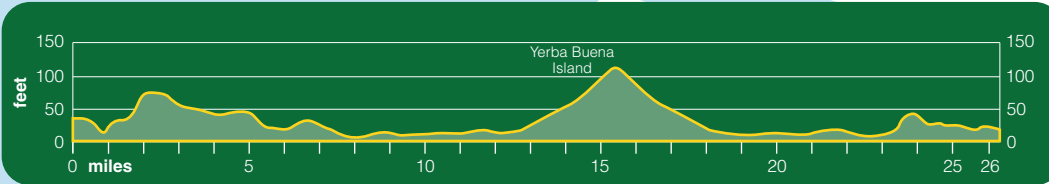

# Oakland Marathon

March 24, 2019

map courtesy lohnes+wright, oakland

- START** Lakeshore Ave at Eastshore Park
- Continue on Lakeshore Ave which becomes 1st Ave and then Lake Merritt Blvd
  - RIGHT on Lakeside Dr
  - STRAIGHT onto 19th St
  - LEFT onto Broadway
  - RIGHT on 14th St
  - RIGHT on Clay St
  - RIGHT on 15th St/Frank H Ogawa Plaza
  - Continue on San Pablo Ave
  - RIGHT onto 19th
  - RIGHT onto Telegraph
  - LEFT on 19th St
  - LEFT on Broadway
  - LEFT on Grand Ave
  - LEFT on Telegraph Ave
  - RIGHT on Thomas Berkeley Way
  - LEFT on MLK Way
  - Turnaround on MLK Way & 10th St
  - RIGHT on 11th St (Oak Street Tunnel)
  - RIGHT on Lake Merritt Blvd
  - RIGHT on E 12th St
  - RIGHT on E 2nd Ave
  - RIGHT on E 10th St
  - LEFT on Webster St
  - RIGHT on 3rd St
  - Follow 3rd St to Mandela Parkway
  - Right on 7th St
  - Turnaround on 7th St and Union St (Crucible Fire Arch)
  - RIGHT on Mandela Pkwy
  - LEFT on 34th St
  - RIGHT on Wood St
  - Follow Wood St to Beach St
  - LEFT on Halleck St
  - RIGHT on Park Ave
  - RIGHT on Hubbard St
  - RIGHT on Shellmound St flyover
  - RIGHT on Bay Bridge Trail
  - Follow Bay Bridge Trail to Treasure Island
  - Treasure Island turn around
  - LEFT on to Shellmound St flyover
  - LEFT on to Hubbard St
  - LEFT on Park Ave
  - LEFT on Beach St
  - LEFT on 34th St
  - RIGHT on Mandela Pkwy
  - SLIGHT RIGHT onto Peralta St
  - LEFT onto 18th St
  - RIGHT onto Mandela Pkwy
  - U-turn at Mandela Pkwy and 10th St
  - RIGHT on 28th St
  - RIGHT on Chestnut St
  - LEFT on 26th St
  - LEFT on Myrtle St
  - RIGHT on 28th St
  - Quick RIGHT on San Pablo and then LEFT onto 28th St
  - LEFT on West St
  - RIGHT on 29th St
  - LEFT on MLK Way
  - RIGHT on 30th St
  - RIGHT on Telegraph Ave
  - LEFT on 27th St
  - RIGHT on Harrison St
  - LEFT on Grand
  - RIGHT on Lake Merritt path
  - Follow through Lake Merritt Bandstand
  - Follow marked trail path to Bellevue Ave
  - RIGHT on Grand Ave
- FINISH** on Grand & El Embarcadero at Eastshore Park