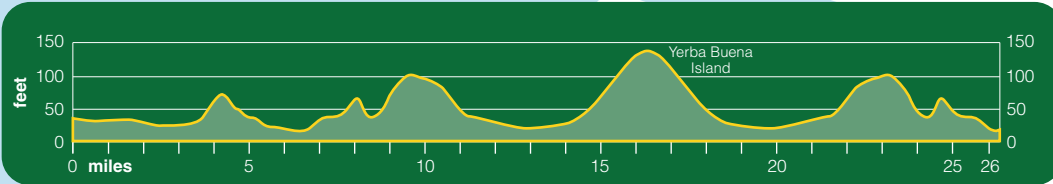

Oakland Marathon

March 22, 2020

map courtesy lohnes+wright, oakland

START

- 0.26 mile Turn right onto Grand Ave
- 0.39 mile Turn left onto Bellevue Ave
- 1.14 miles Turn right onto Grand Ave
- 1.34 miles Turn right onto El Embarcadero
- 1.37 miles Turn left onto Lakeshore Ave
- 2.32 miles Turn left onto 14th
- 2.7 miles Turn right onto 7th Ave
- 2.93 miles Turn right on E 10th St
- 3.9 miles Turn right onto Harrison St
- 4.03 miles Turn left onto 12th St
- 4.36 miles Turn left on Clay
- 4.5 miles Turn right on 9th St
- 4.65 miles Turn right on Washington

- 4.97 miles Turn right on Third St
- 6.18 mile Turn right on 7th St
- 7.03 miles Turn Left on MLK
- 7.71 miles Turn right on 20th St/ Thomas Berkeley Way
- 8.01 miles Turn left on Broadway
- 9.74 miles Turn left on 42nd St
- 11.05 miles Turn slight left on Adeline
- 11.1 miles Turn right on 41st St
- 11.23 miles Turn right on San Pablo Avenue
- 11.26 miles Turn left to Park Avenue
- 11.77 miles Turn left on Hubbard St

- 11.86 miles Turn right onto Shellmound /40th St
- 12.16 miles Turn sharp right to enter path
- 12.26 miles Turn left under 40th to Bay Bridge Trail
- 16.53 miles Turn around at Yerba Buena Look out
- 20.8 miles Turn right under 40th to exit
- 20.91 miles Turn sharp left onto Shellmound/ 40th St
- 21.28 miles Turn left on Hubbard St
- 21.3 miles Turn right on Park Ave
- 21.8 miles Turn right on San Pablo Avenue
- 21.83 miles Turn left on 41st St