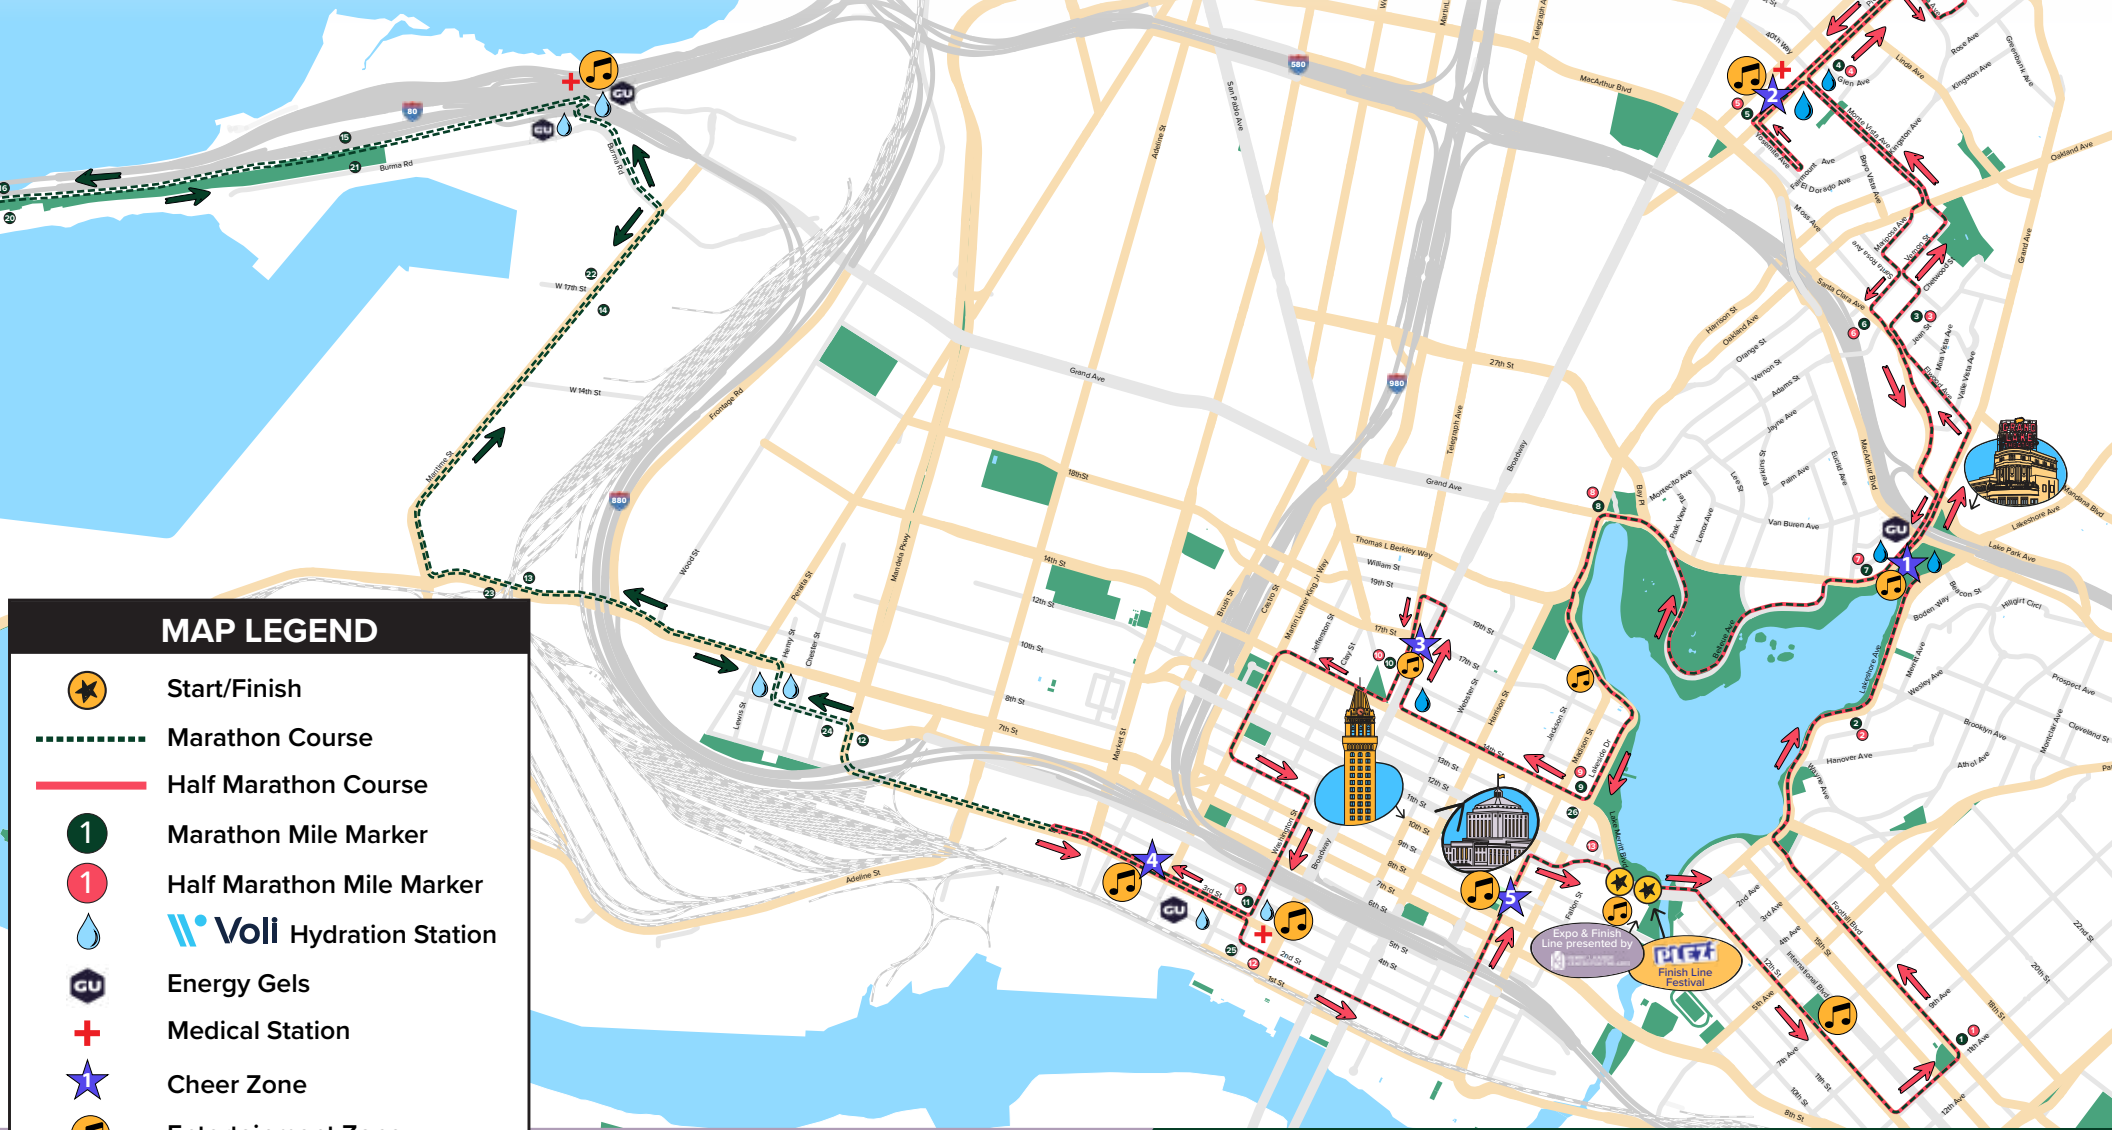

## MAP LEGEND

-  Start/Finish
-  Marathon Course
-  Half Marathon Course
-  Marathon Mile Marker
-  Half Marathon Mile Marker
-  Voli Hydration Station
-  Energy Gels
-  Medical Station
-  Cheer Zone
-  Entertainment Zone