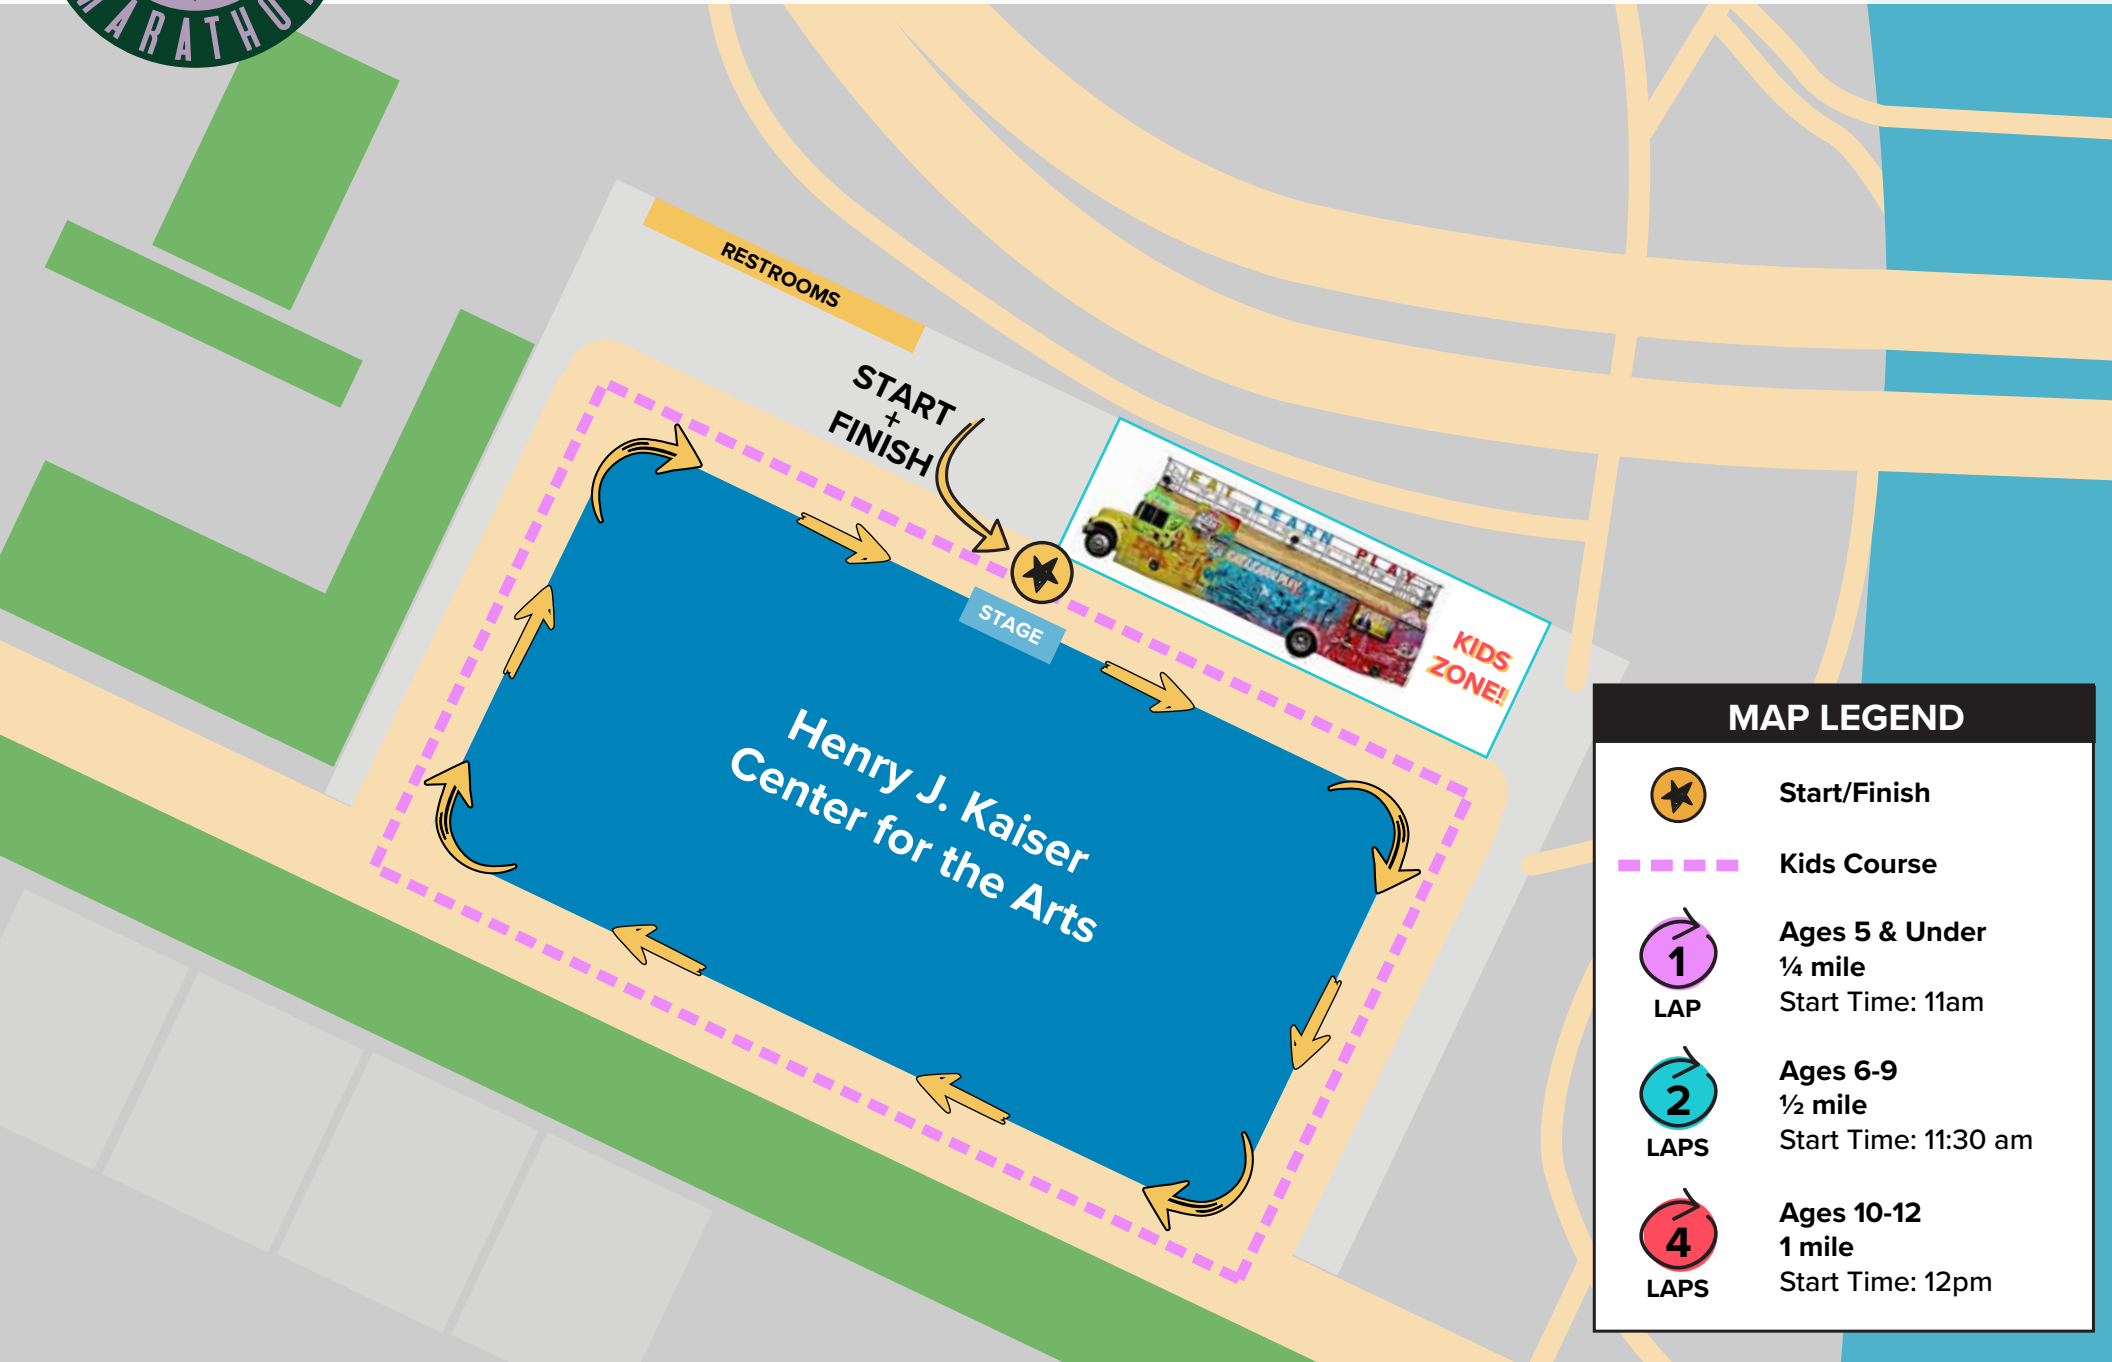

Eat. Learn. Play. Kids Fun Run

Presented by Kaiser Permanente

MAP LEGEND

	Start/Finish
	Kids Course
	Ages 5 & Under ¼ mile Start Time: 11am LAP
	Ages 6-9 ½ mile Start Time: 11:30 am LAPS
	Ages 10-12 1 mile Start Time: 12pm LAPS